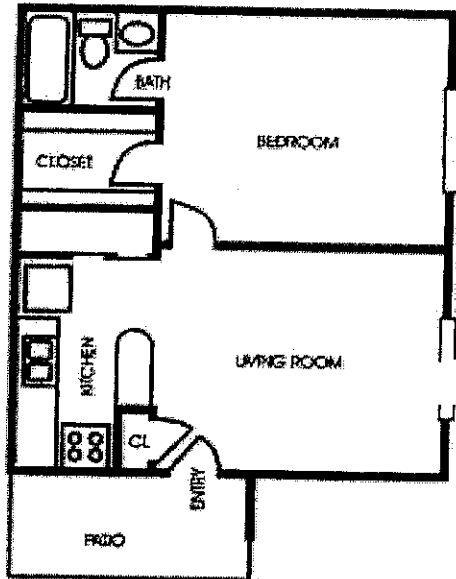

**COLONY PARK  
APARTMENTS**

**One Bedroom One Bath**

Rent- \$490.00

Water-\$20.00

**SPECIAL**

**APP FEE \$25**

**Deposit \$100**

**1/2 OFF JAN & FEB RENT**

Square Footage- 900

1 Country Lane  
Mobile, Alabama 36608  
251-343-2670

Property Manager-  
Theresa O'Brien

Leasing Consultant-  
Ashley Roberson

**Two Bedroom One Bath**

Rent- \$610.00

\$625.00 W/D Connections