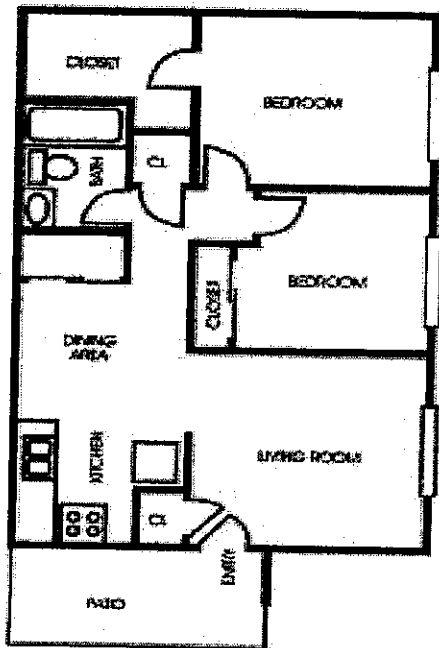

**COLONY PARK  
APARTMENTS**

**One Bedroom One Bath**

Rent- \$490.00

Water-\$20.00

**SPECIAL**

**APP FEE \$25**

**Deposit \$100**

**1/2 OFF JAN & FEB RENT**

Square Footage- 900

1 Country Lane  
Mobile, Alabama 36608  
251-343-2670

Property Manager-  
Theresa O'Brien

Leasing Consultant-  
Ashley Roberson

**Two Bedroom One Bath**

Rent- \$610.00

\$625.00 W/D Connections